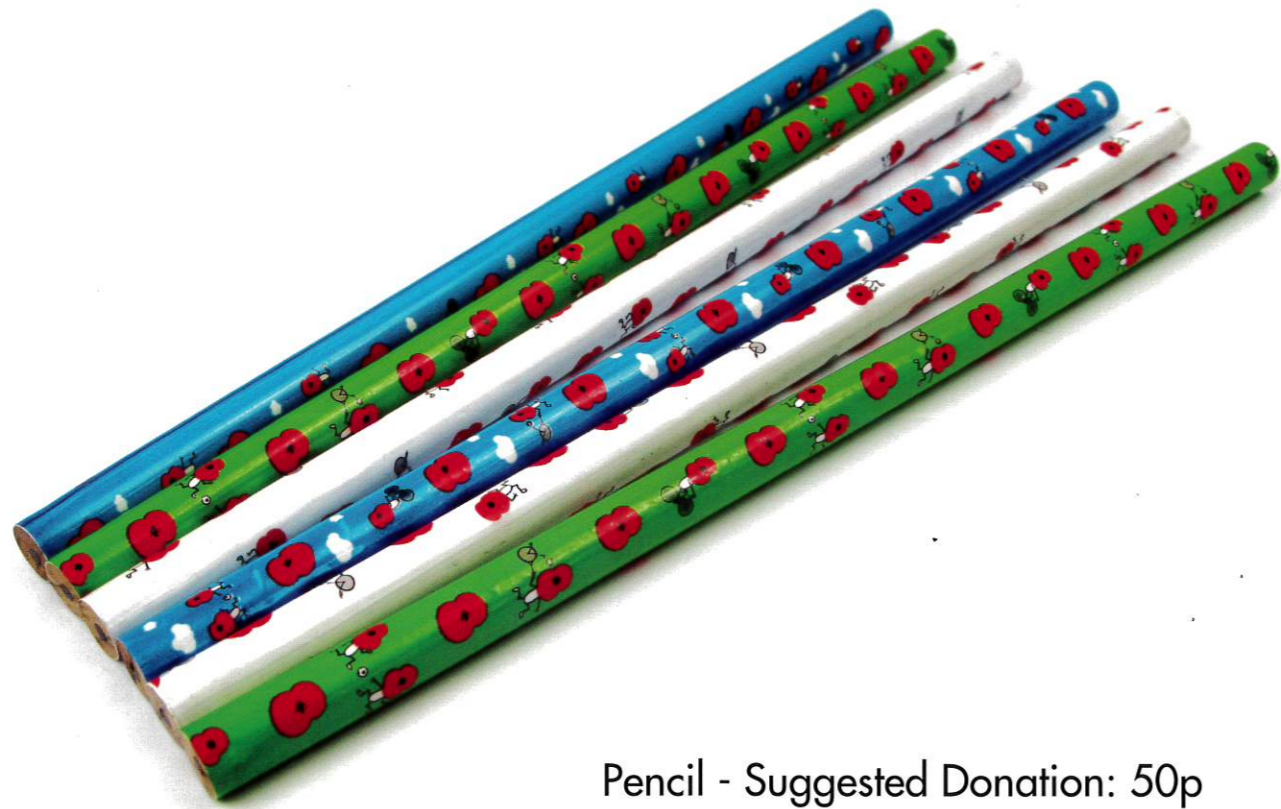

Eraser - Suggested Donation: 50p

Reflector - Suggested Donation: 50p

Pencil Sharpener - Suggested Donation: 50p

Pencil - Suggested Donation: 50p

Ruler - Suggested Donation: £1.00